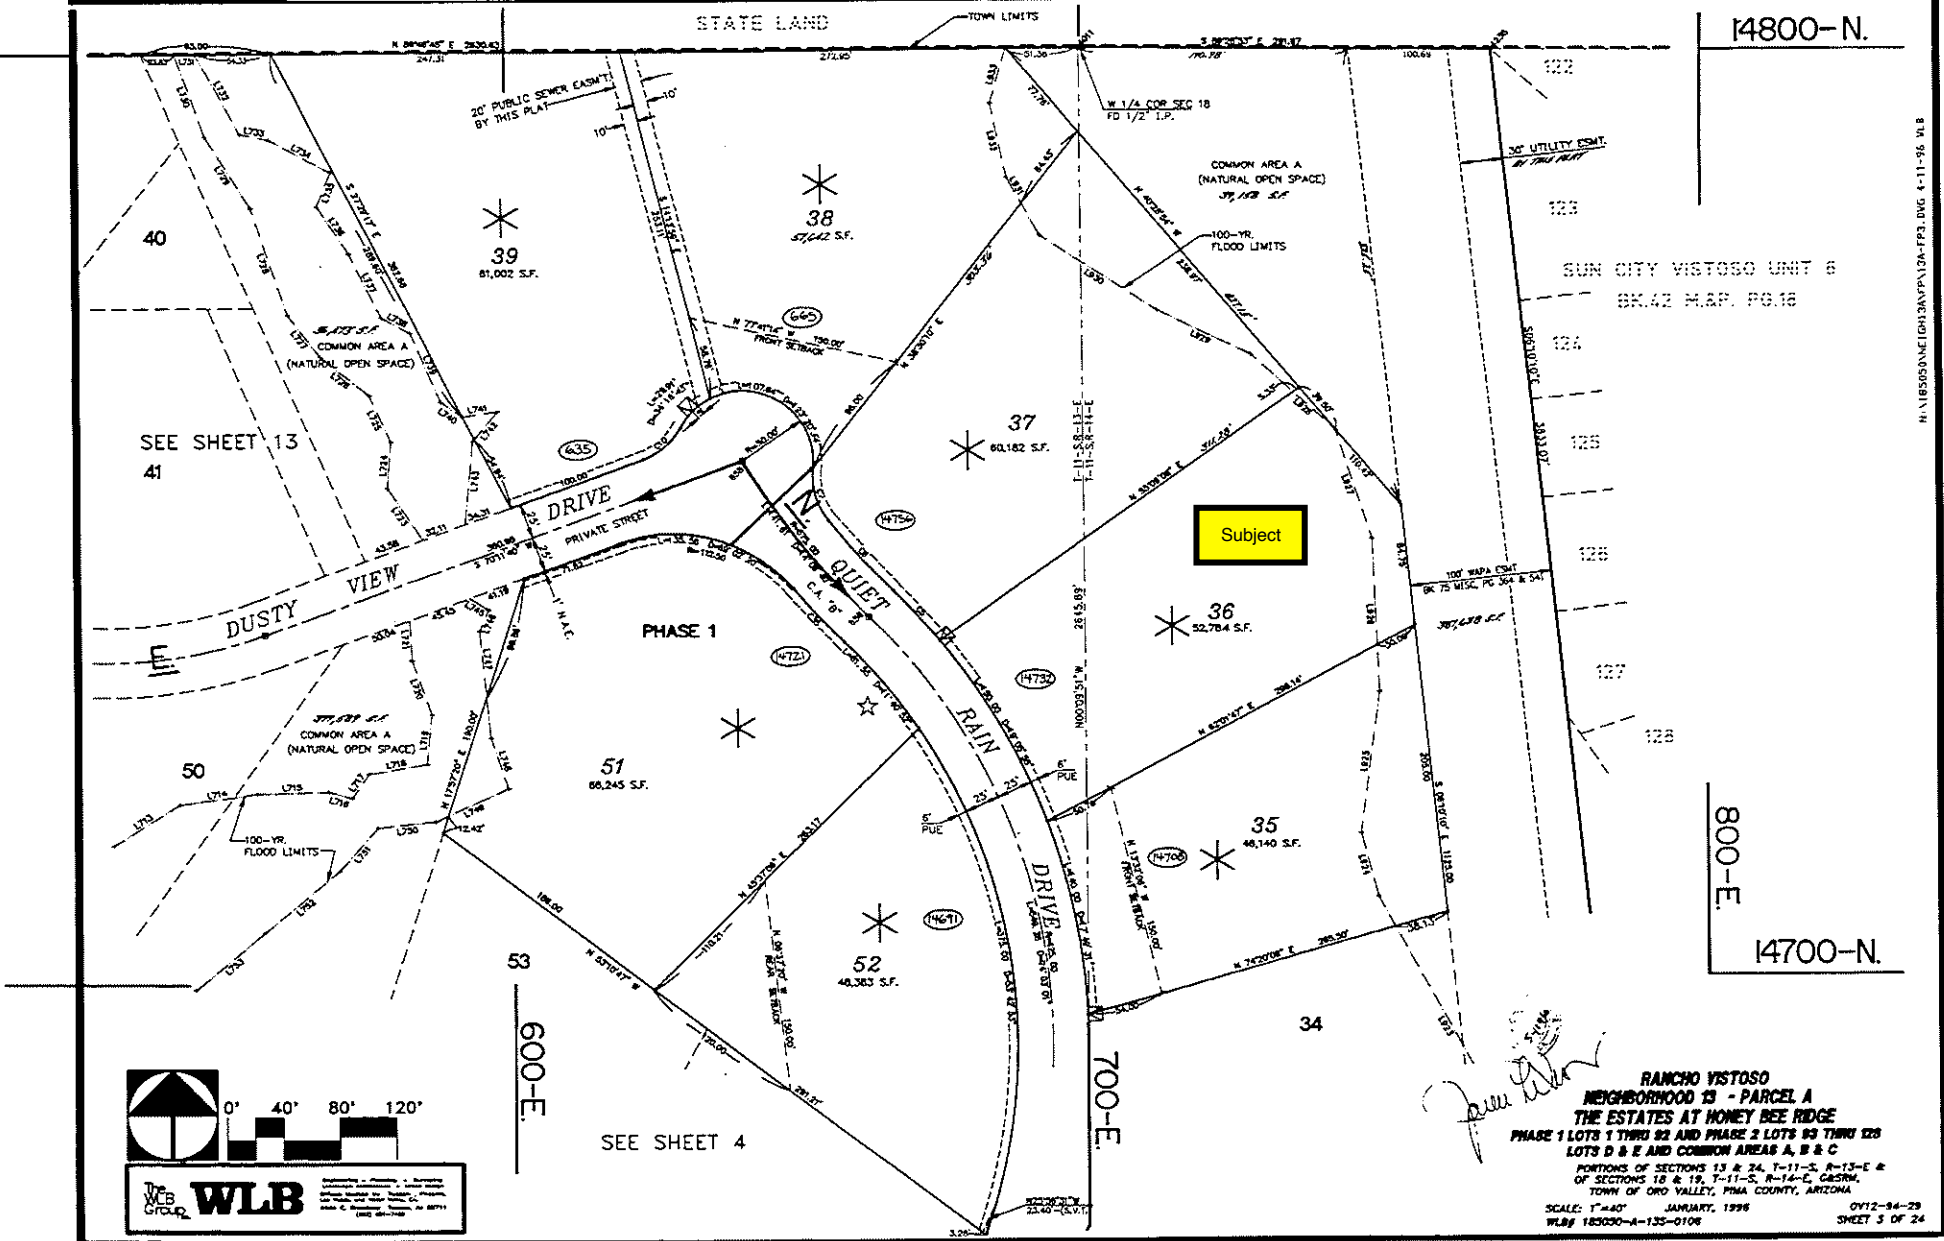

ANNOTATED COPY

14800-N.

SUN CITY VISTOSO UNIT 6  
BK.42 M.A.P. PG.16

800-E.

14700-N.

**RANCHO VISTOSO  
NEIGHBORHOOD 13 - PARCEL A  
THE ESTATES AT MONEY BEE RIDGE**  
 PHASE 1 LOTS 1 THRU 82 AND PHASE 2 LOTS 83 THRU 128  
 LOTS D & E AND COMMON AREAS A, B & C  
 PORTIONS OF SECTIONS 13 & 24, T-11-S, R-13-E &  
 OF SECTIONS 18 & 19, T-11-S, R-14-E, CASRM,  
 TOWN OF ORO VALLEY, PIMA COUNTY, ARIZONA

SCALE: 1"=40' JANUARY, 1996 0712-84-29  
 WLB# 185000-A-135-0106 SHEET 3 OF 24

H:\185000\NEIGH3\WPAT12A-FPS.DWG 4-11-95 WLB